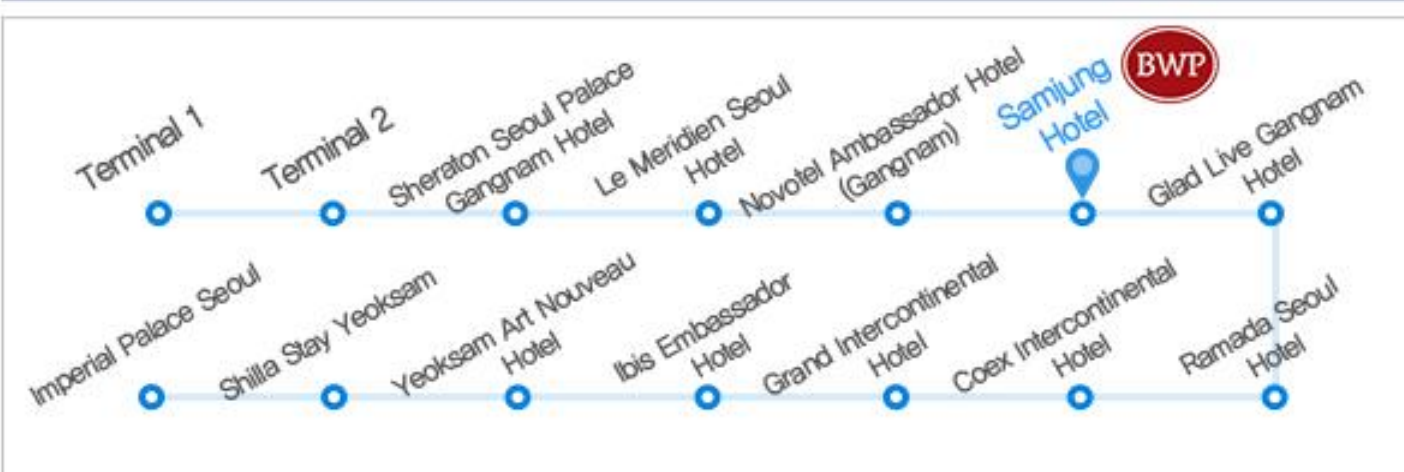

Limousine Bus route

Schedule

Incheon → Samjung	T1	05:00	05:31	06:10	06:45	07:32	08:15	08:41	09:07	09:41	10:10	10:40	11:12
		11:42	12:11	12:40	13:07	13:35	14:07	14:38	15:05	15:38	16:07	16:40	17:07
		17:40	18:13	18:42	19:10	19:45	20:16	20:46	21:25	22:09	22:52		
Samjung	T2	05:20	05:51	06:30	07:05	07:52	08:30	09:01	09:27	10:01	10:30	11:00	11:32
		12:02	12:31	13:00	13:27	13:55	14:27	14:58	15:25	15:58	16:27	17:00	17:27
		18:00	18:33	19:02	19:30	20:05	20:36	21:06	21:45	22:29	23:12		
Samjung ↓ Incheon		04:48	05:13	05:43	06:08	06:33	06:58	07:18	07:48	08:28	08:58	09:23	09:58
		10:23	10:48	11:13	11:43	12:13	12:43	13:13	13:43	14:13	14:43	15:13	15:43
		16:13	16:43	17:16	17:51	18:23